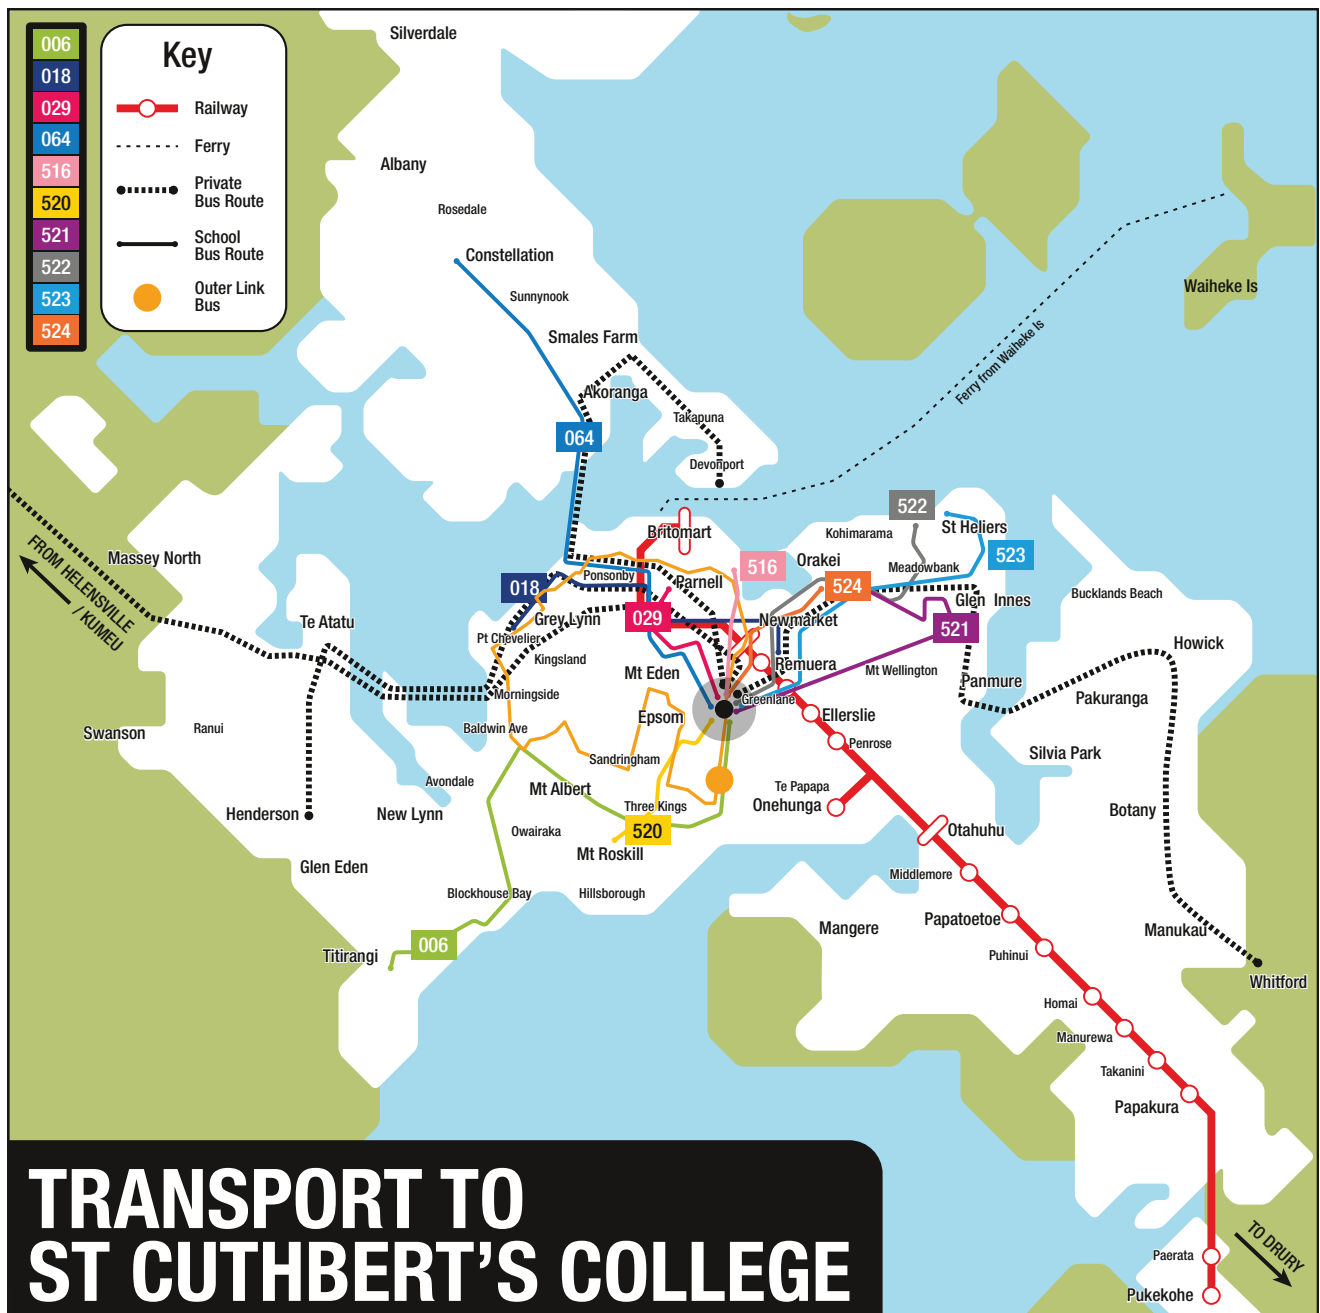

School Transport

Transport Options

No matter where in Auckland your daughter is travelling from, we offer convenient transport for her to make the journey.

In addition to the train, school bus and private bus routes illustrated above, the College is also serviced by several public buses.

The orange Outer Link bus can be caught from Manukau Road and services Mt Eden, Sandringham, Newmarket and the CBD. This bus travels every 20 minutes in both directions.

For further information please visit our website (www.stcuthberts.school.nz/admissions/transport-to-the-college) or talk to our friendly Admissions team. For afternoon routes and Admissions Office contact details, please see reverse.