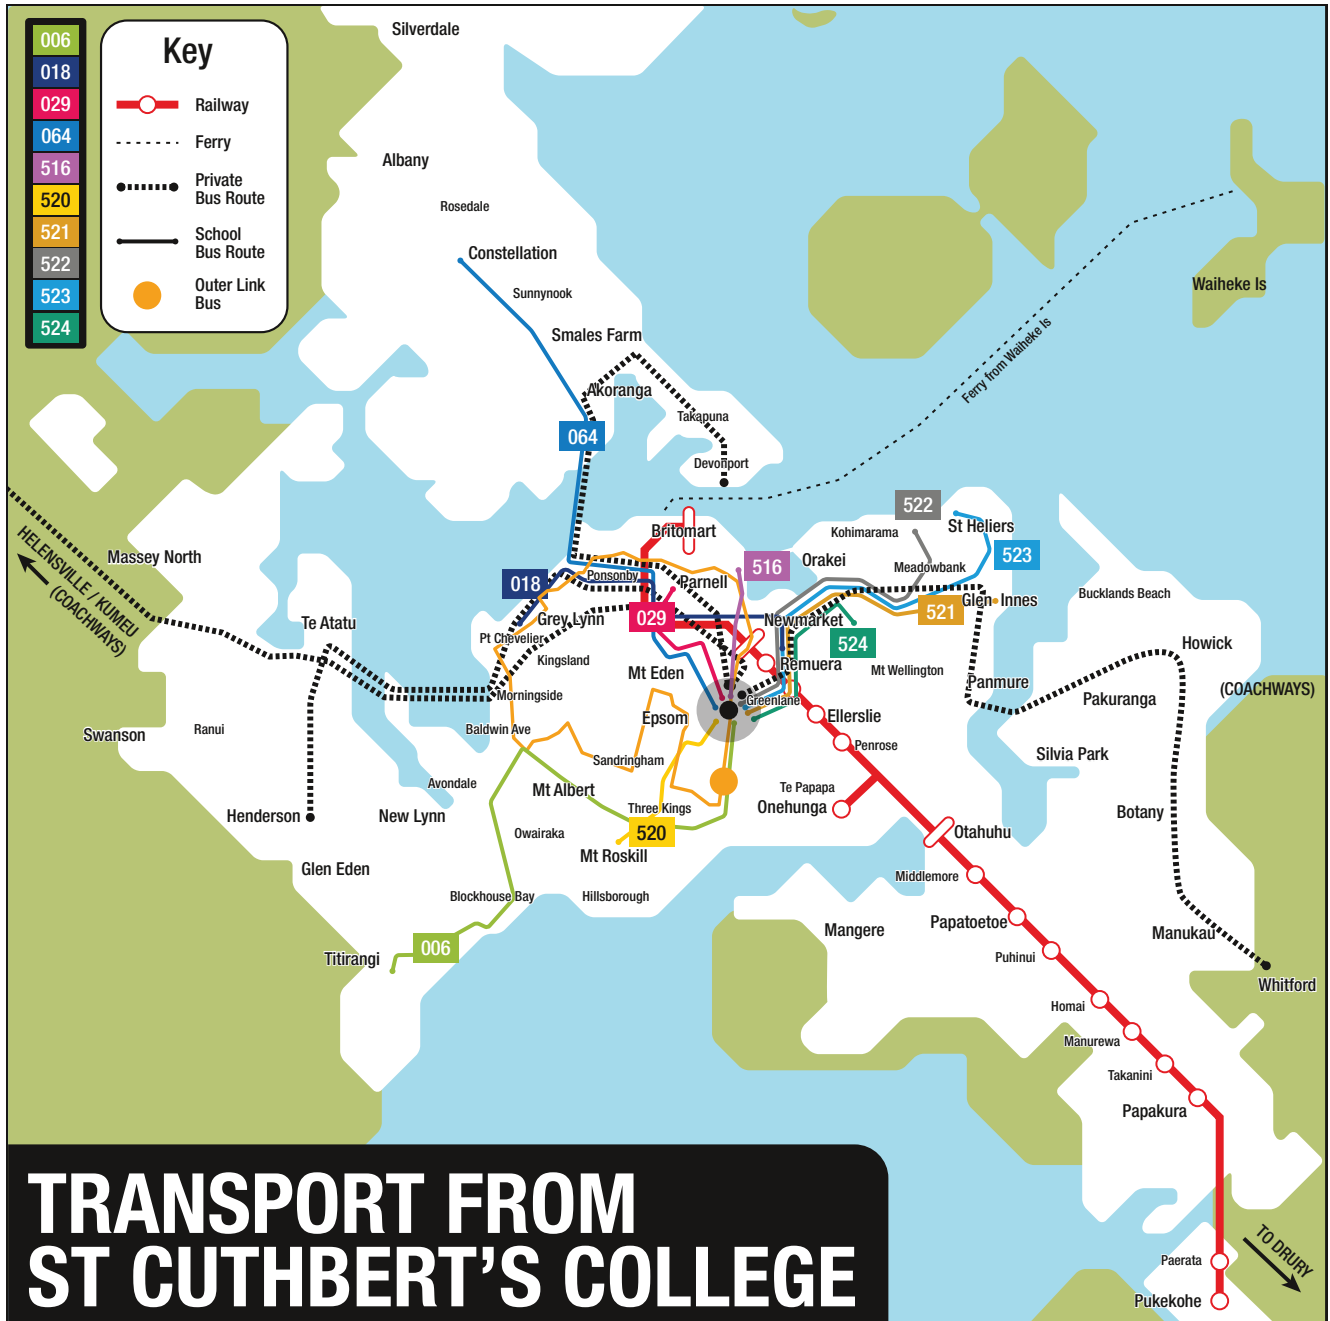

School Transport

Transport Options

No matter where in Auckland your daughter is travelling from, we offer convenient transport for her to make the journey.

In addition to the train, school bus and private bus routes illustrated above, the College is also serviced by several public buses.

The orange Outer Link bus can be caught from Manukau Road and services Mt Eden, Sandringham, Newmarket and the CBD. This bus travels every 20 minutes in both directions.

For further information please visit our website (www.stcuthberts.school.nz/admissions/transport-to-the-college) or talk to our friendly Admissions team. For afternoon routes and Admissions Office contact details, please see reverse.